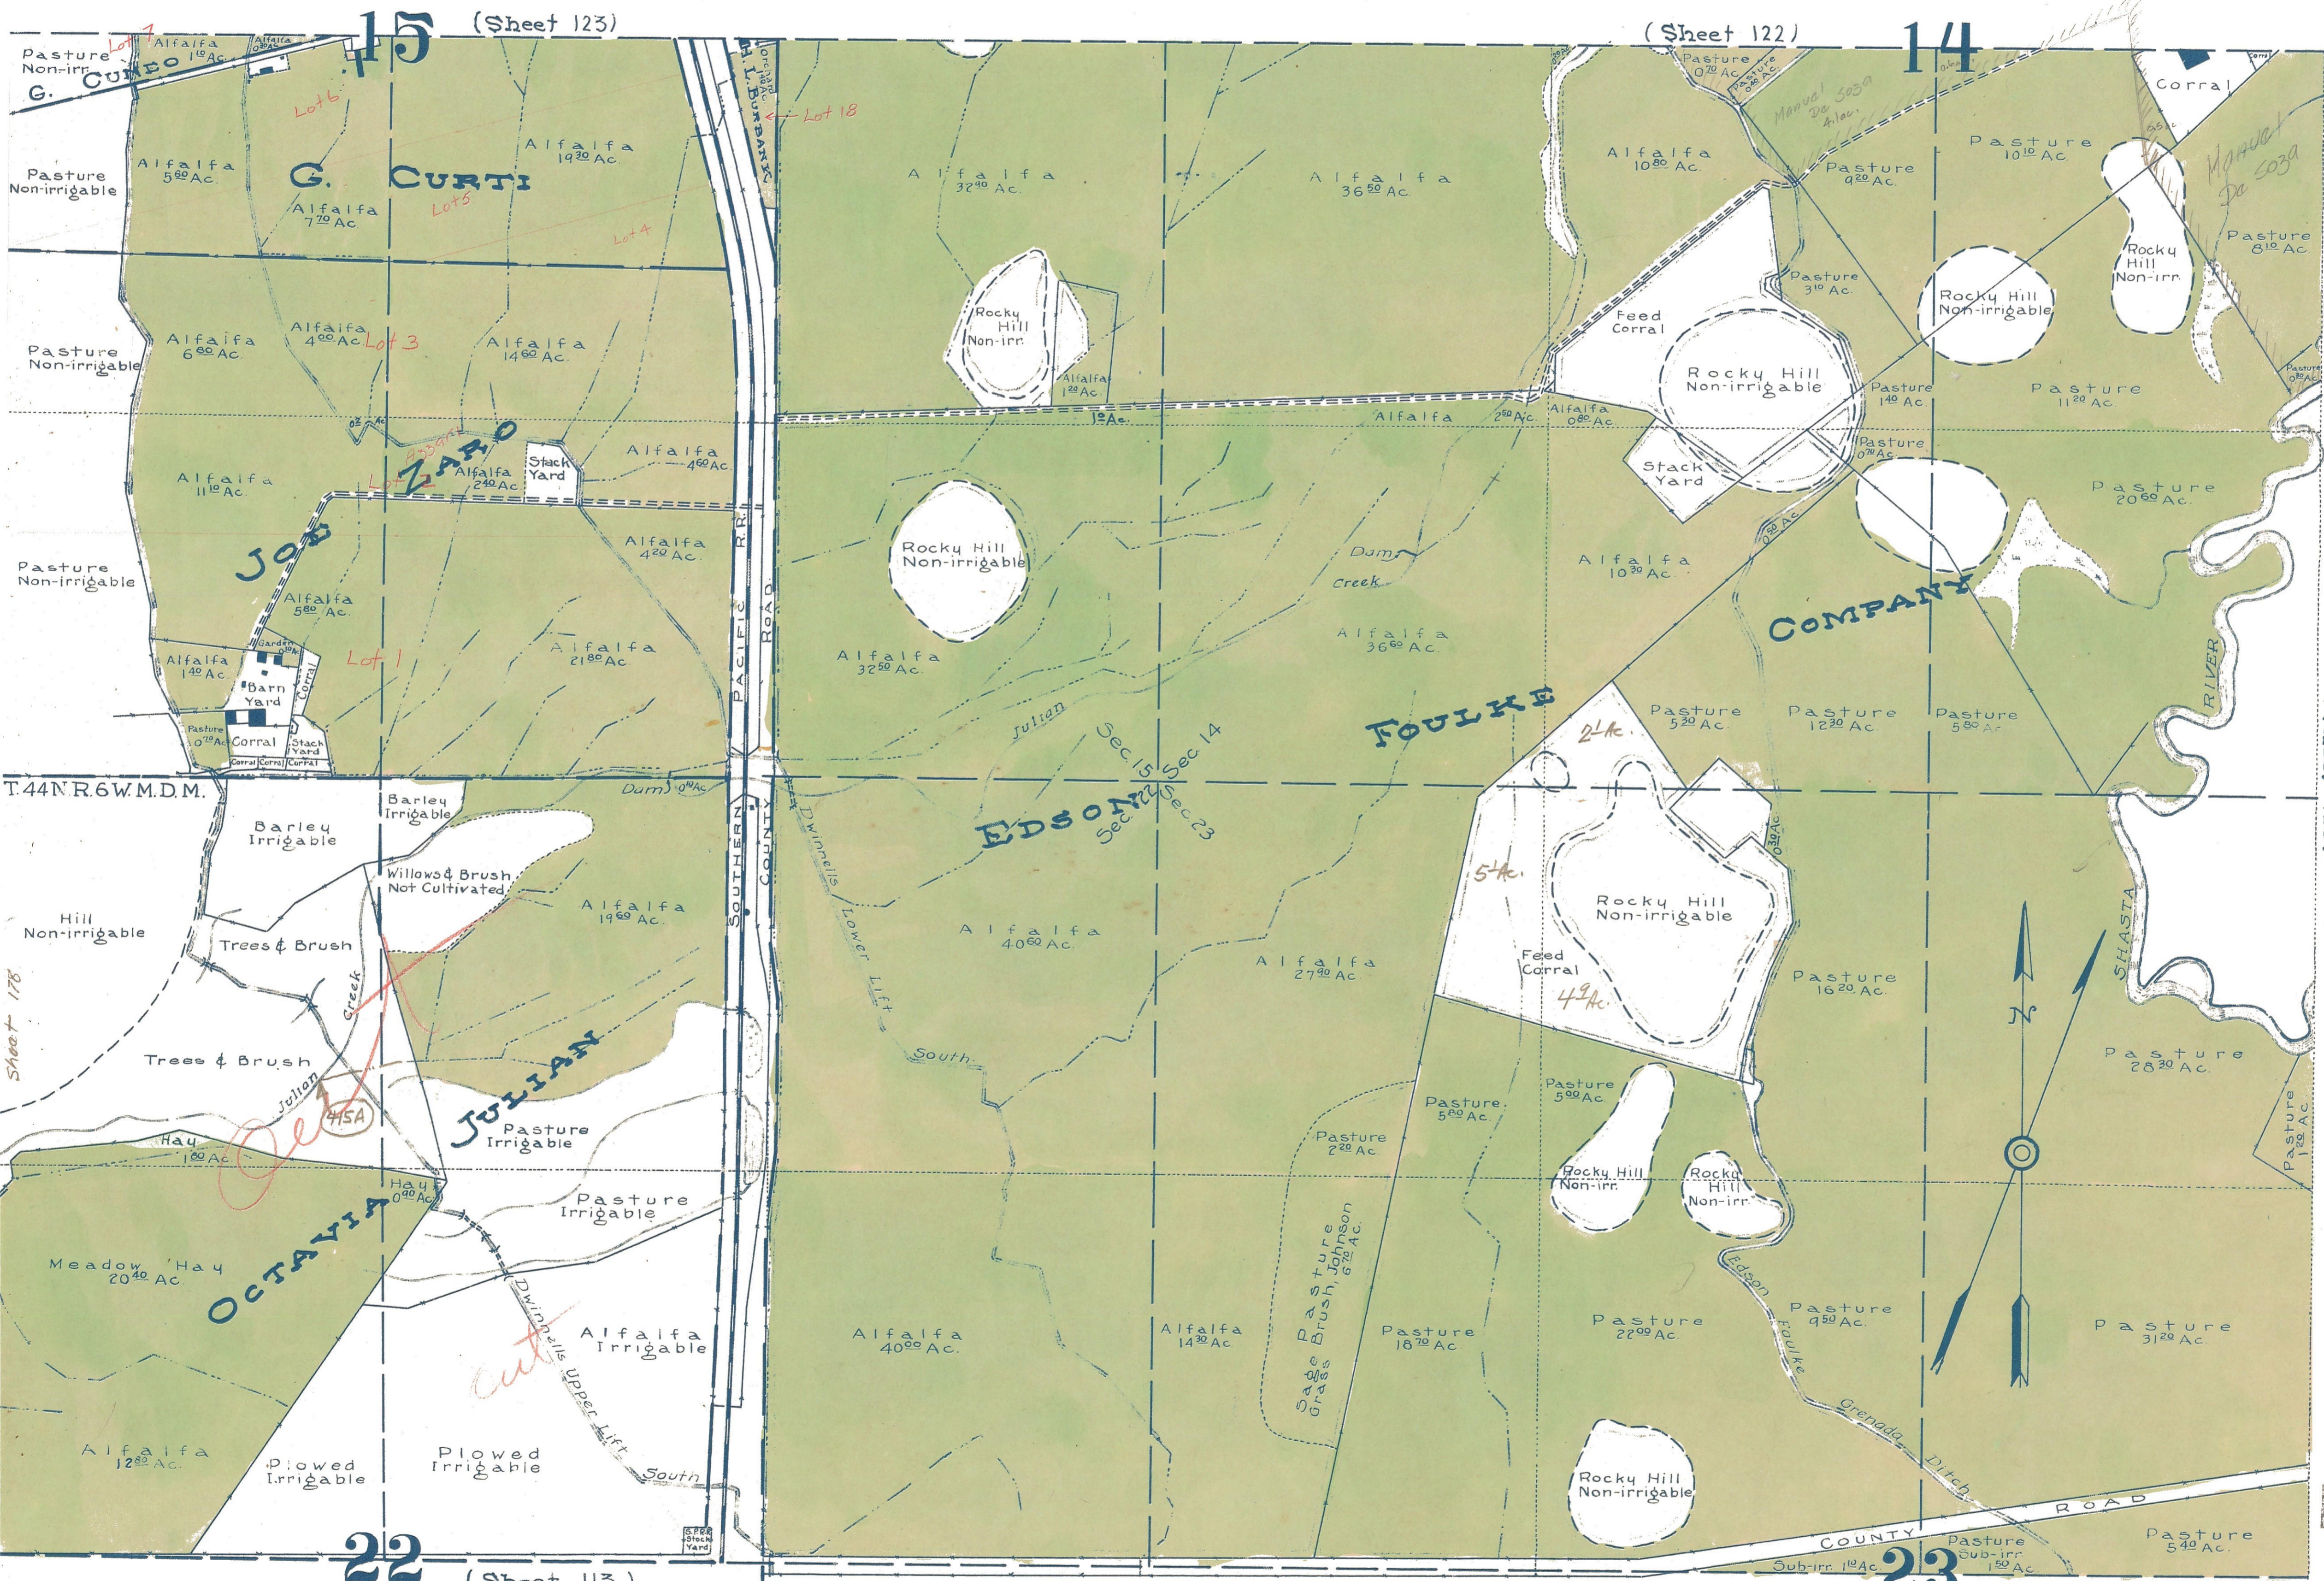

Lot Nos are in Shasta River Tract

(Sheet 120)

M.D. 5327

22 (Sheet 113)

Sheet 117

23

STATE OF CALIFORNIA
DEPARTMENT OF PUBLIC WORKS
DIVISION OF WATER RIGHTS
LANDS IRRIGATED FROM SHASTA RIVER
AND TRIBUTARIES
SISKIYOU COUNTY CALIFORNIA
SHOWN BY A
PLANE TABLE SURVEY

SCALE 1" = 200 FT.

1922